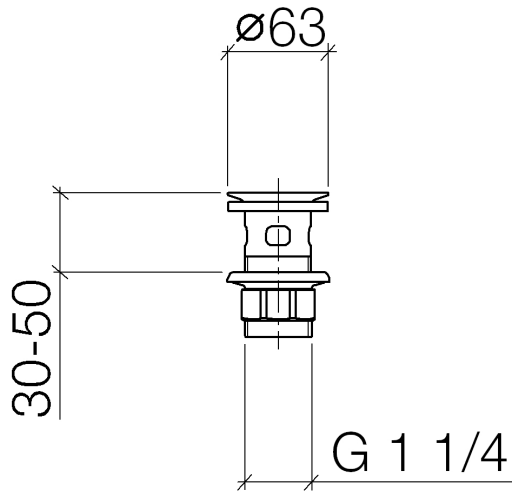

10 105 970

Only suitable for basins with an overflow.

Only suitable for basins with an overflow.

Fits: IMO, LULU, MADISON, MEM, TARA,
CL.1, LISSÉ, VAIA, META, CYO

	Matte White	10 105 970-10
	Chrome	10 105 970-00
	Brushed Platinum	10 105 970-06
	Platinum	10 105 970-08
	Durabrand (23kt Gold)	10 105 970-09
	Dark Chrome	10 105 970-19
	Light Gold	10 105 970-26
	Brushed Light Gold	10 105 970-27
	Brushed Durabrand (23kt Gold)	10 105 970-28
	Matte Black	10 105 970-33
	Brushed Bronze	10 105 970-42
	Brushed Champagne (22kt Gold)	10 105 970-46
	Champagne (22kt Gold)	10 105 970-47
	Brushed Chrome	10 105 970-93
	Brushed Dark Platinum	10 105 970-99

Required miscellaneous

Washer NBR 70 39,0 x 29,0 x 2,0 mm - 09 14 05 016 90

Required miscellaneous

Pipe Ø 32 x 0,75 x 110 mm - Matte White 09 28 23 005-10

10 105 970

10 105 970

Spare parts list

No.	Item Number	Name	Quantity used	Delivery time
1	09 11 01 027-10	cup	1	60
2	09 14 05 039 90	seal	1	2
3	09 14 03 025 90	seal	1	2
4	09 23 10 020-10	nut	1	60