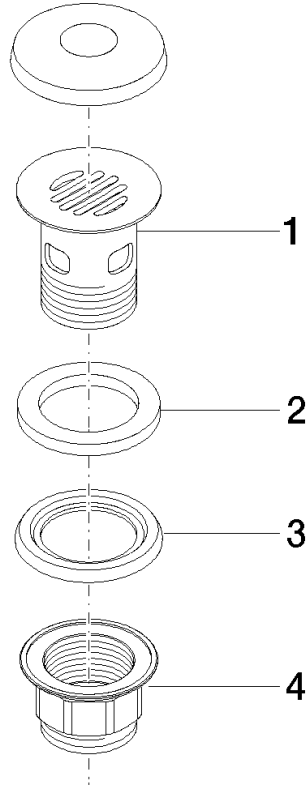

10 105 970

Only suitable for basins with an overflow.

Only suitable for basins with an overflow.

Fits: IMO, LULU, MADISON, MEM, TARA,
CL.1, LISSÉ, VAIA, META, CYO

	Matte White	10 105 970-10
	Chrome	10 105 970-00
	Brushed Platinum	10 105 970-06
	Platinum	10 105 970-08
	Durabrand (23kt Gold)	10 105 970-09
	Dark Chrome	10 105 970-19
	Light Gold	10 105 970-26
	Brushed Light Gold	10 105 970-27
	Brushed Durabrand (23kt Gold)	10 105 970-28
	Matte Black	10 105 970-33
	Brushed Bronze	10 105 970-42
	Brushed Champagne (22kt Gold)	10 105 970-46
	Champagne (22kt Gold)	10 105 970-47
	Brushed Chrome	10 105 970-93
	Brushed Dark Platinum	10 105 970-99

Required miscellaneous

Washer NBR 70 39,0 x 29,0 x 2,0 mm - 09 14 05 016 90

Required miscellaneous

Pipe Ø 32 x 0,75 x 110 mm - Matte White 09 28 23 005-10

10 105 970

10 105 970

Spare parts list

No.	Item Number	Name	Quantity used	Delivery time
1	09 11 01 027-10	cup	1	60
2	09 14 05 039 90	seal	1	2
3	09 14 03 025 90	seal	1	2
4	09 23 10 020-10	nut	1	60